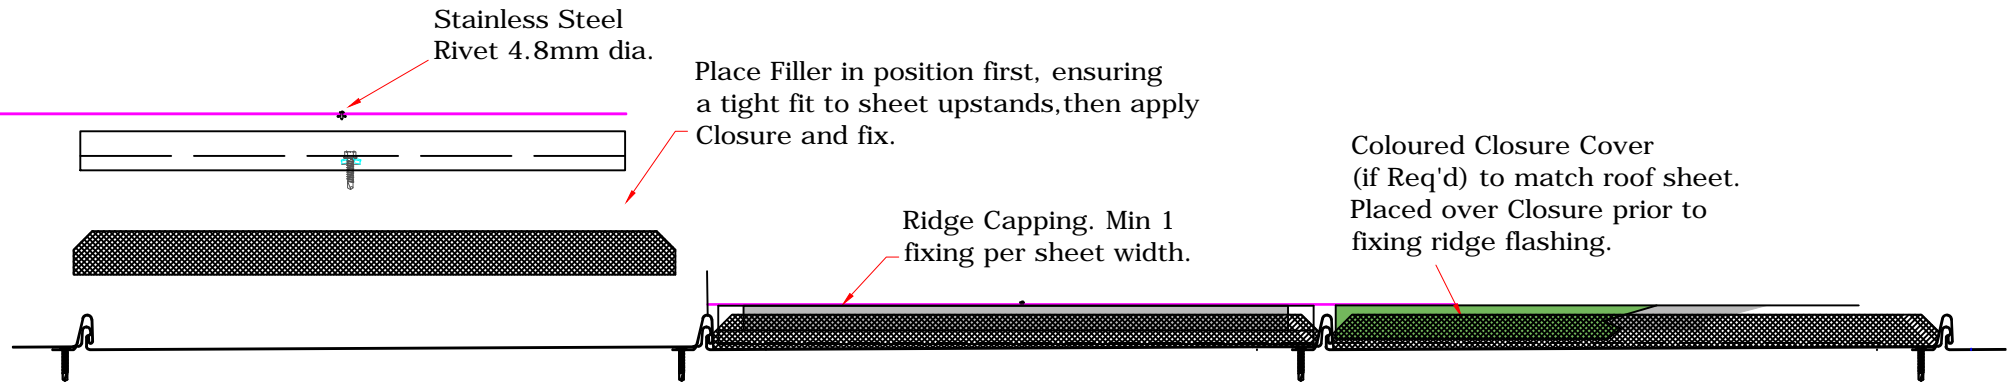

Ridge Capping. Min 1
fixing per sheet width.

Coloured Closure Cover
(if Req'd) to match roof sheet.
Placed over Closure prior to
fixing ridge flashing.

Patrick Lynch Roof Cladding

The largest stockist of
steel roof sheeting and cladding in Ireland