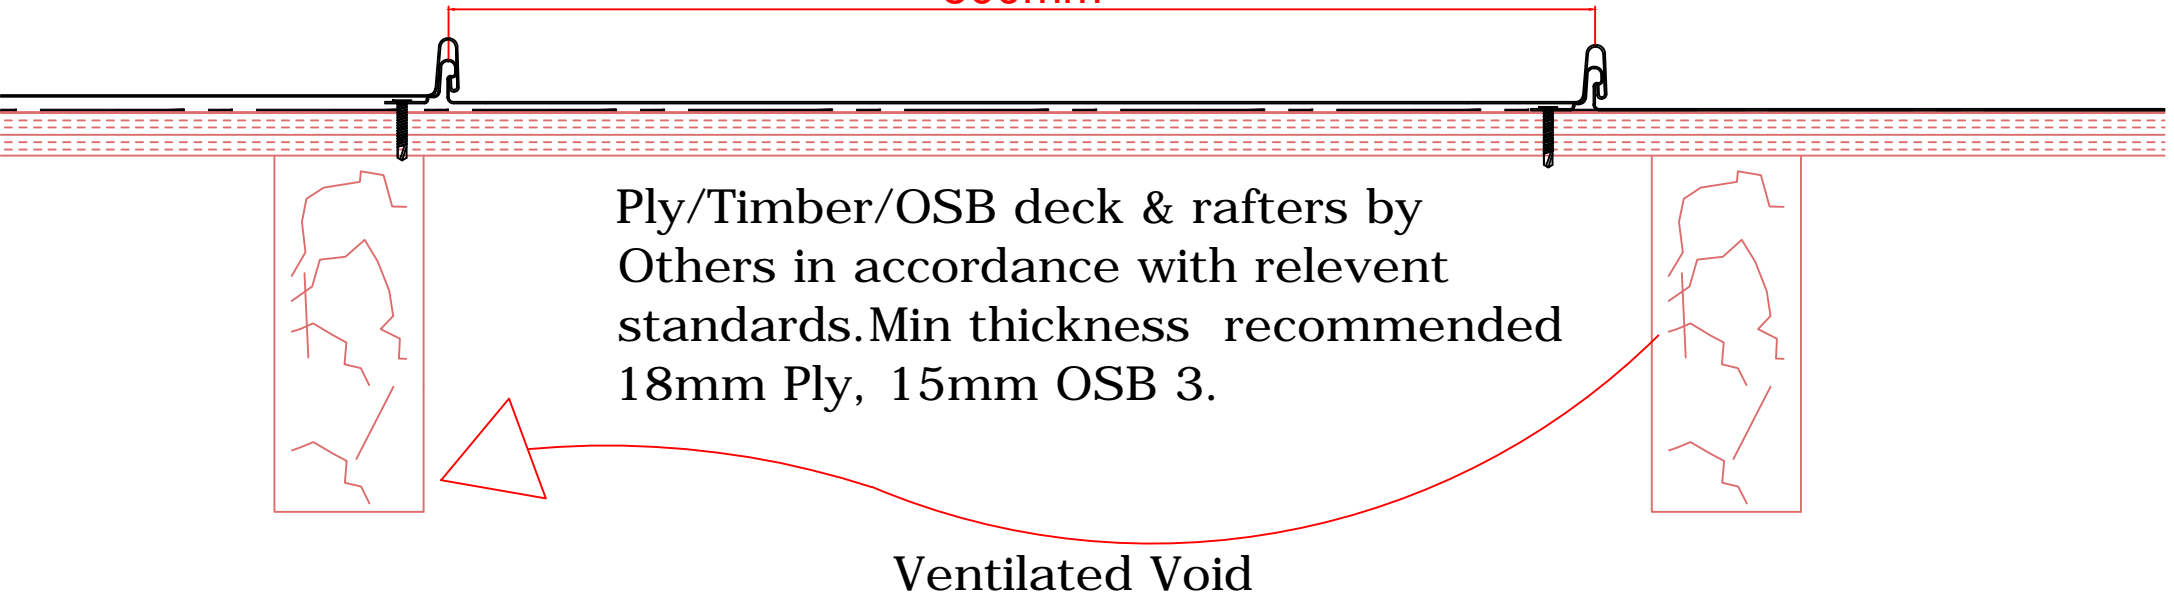

Patrick Lynch Roof Cladding

The largest stockist of
steel roof sheeting and cladding in Ireland

Phone: 064 - 6685411

Phone: 087 - 2543499

Phone: 021 - 4551000

Fax: 064 - 6685596

info@patricklynchroofcladding.com

www.patricklynchroofcladding.com

Seamlap Helpsheets

500mm