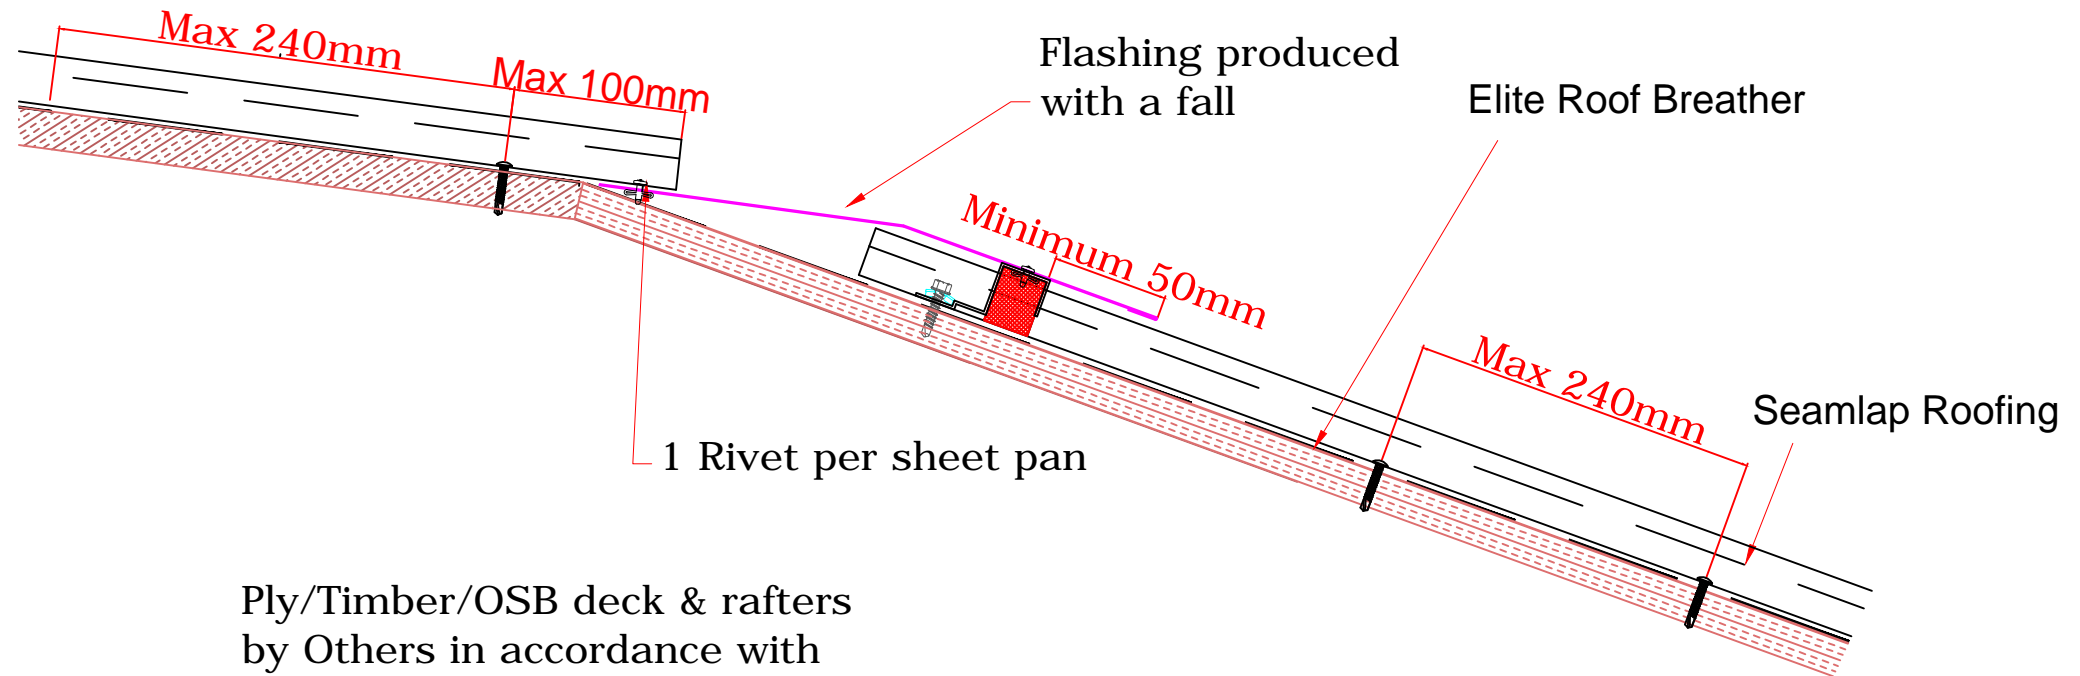

Phone: 021 - 4551000

Fax: 064 - 6685596

info@patricklynchroofcladding.com

www.patricklynchroofcladding.com

Ply/Timber/OSB deck & rafters
by Others in accordance with
relevent standards