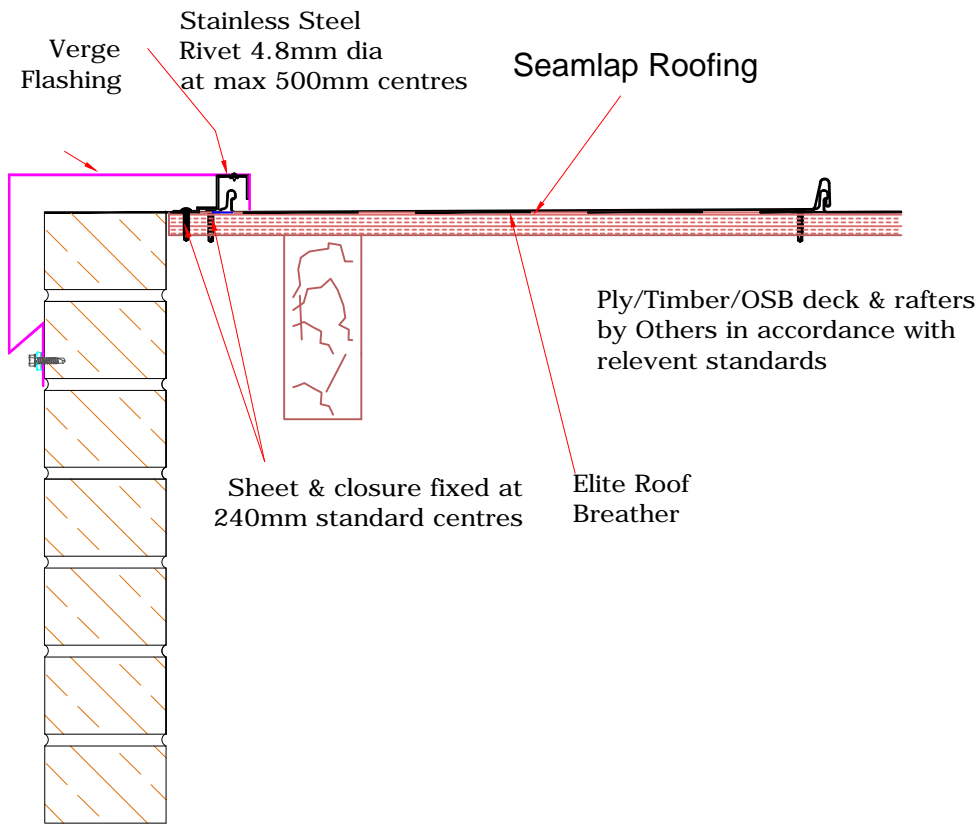

Patrick Lynch Roof Cladding

The largest stockist of
steel roof sheeting and cladding in Ireland

Phone: 064 - 6685411

Phone: 087 - 2543499

Phone: 021 - 4551000

Fax: 064 - 6685596

info@patricklynchroofcladding.com

www.patricklynchroofcladding.com