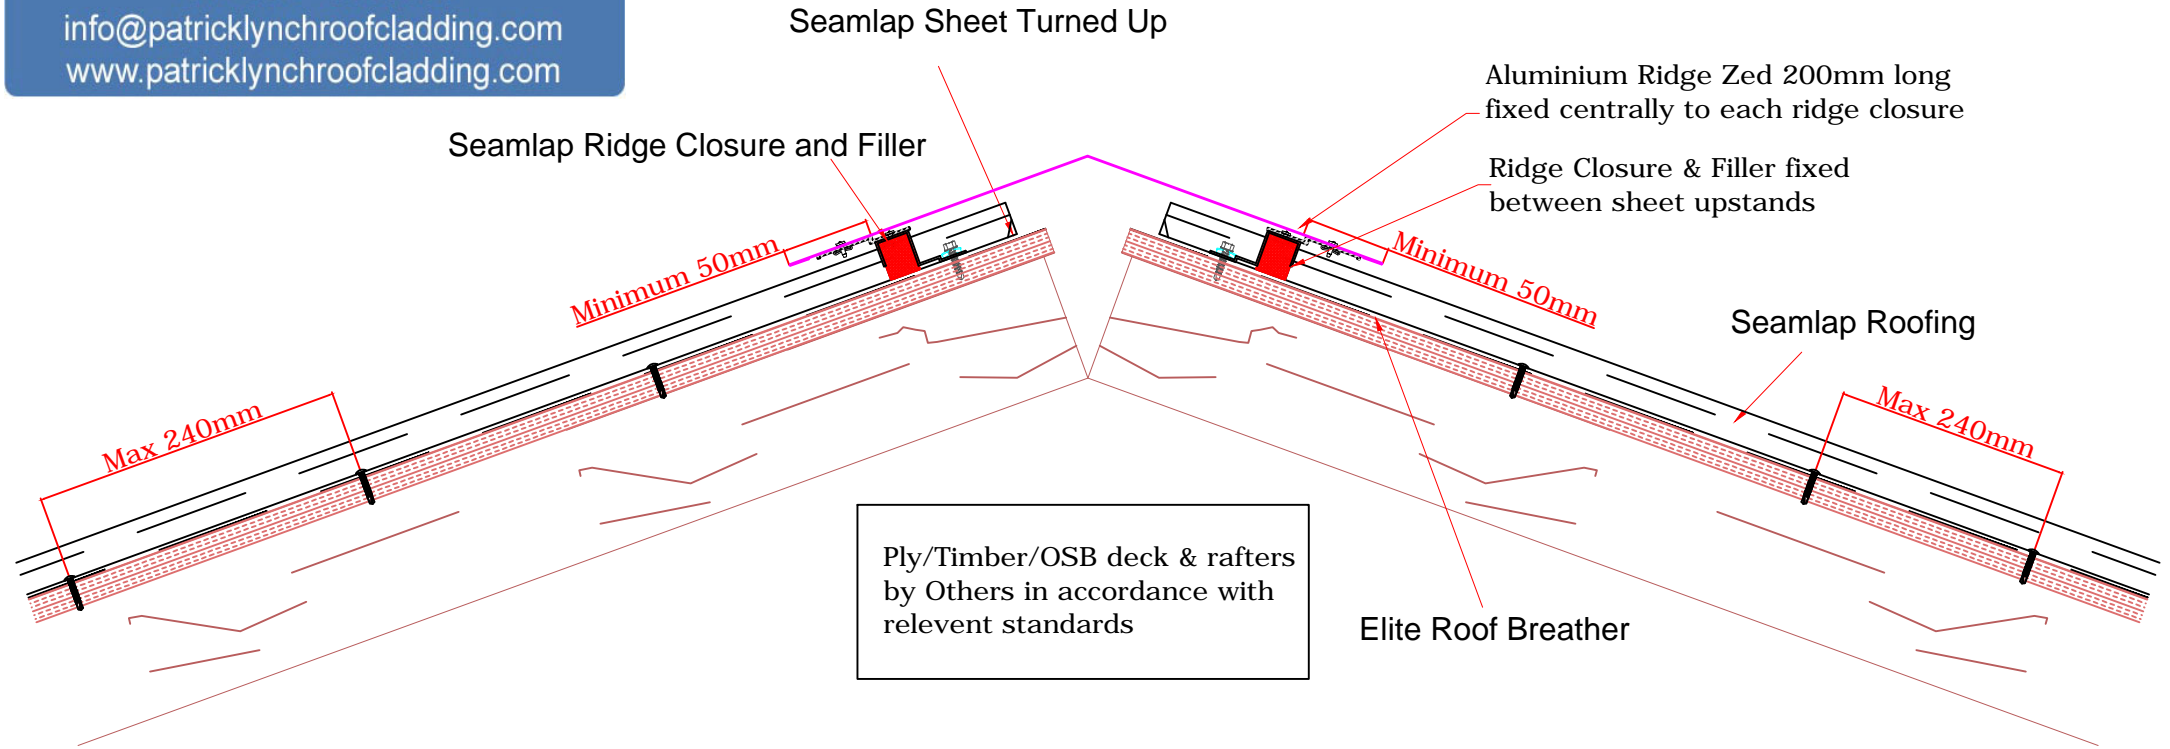

Phone: 064 - 6685411

Phone: 087 - 2543499

Phone: 021 - 4551000

Fax: 064 - 6685596

info@patricklynchroofcladding.com

www.patricklynchroofcladding.com

Stainless Steel Rivet 4.8mm dia.

Place Filler in position first, ensuring a tight fit to sheet upstands, then apply Closure and fix. If using coloured closure strip, place over Closure prior to fixing Ridge Zed to crown of Closure.