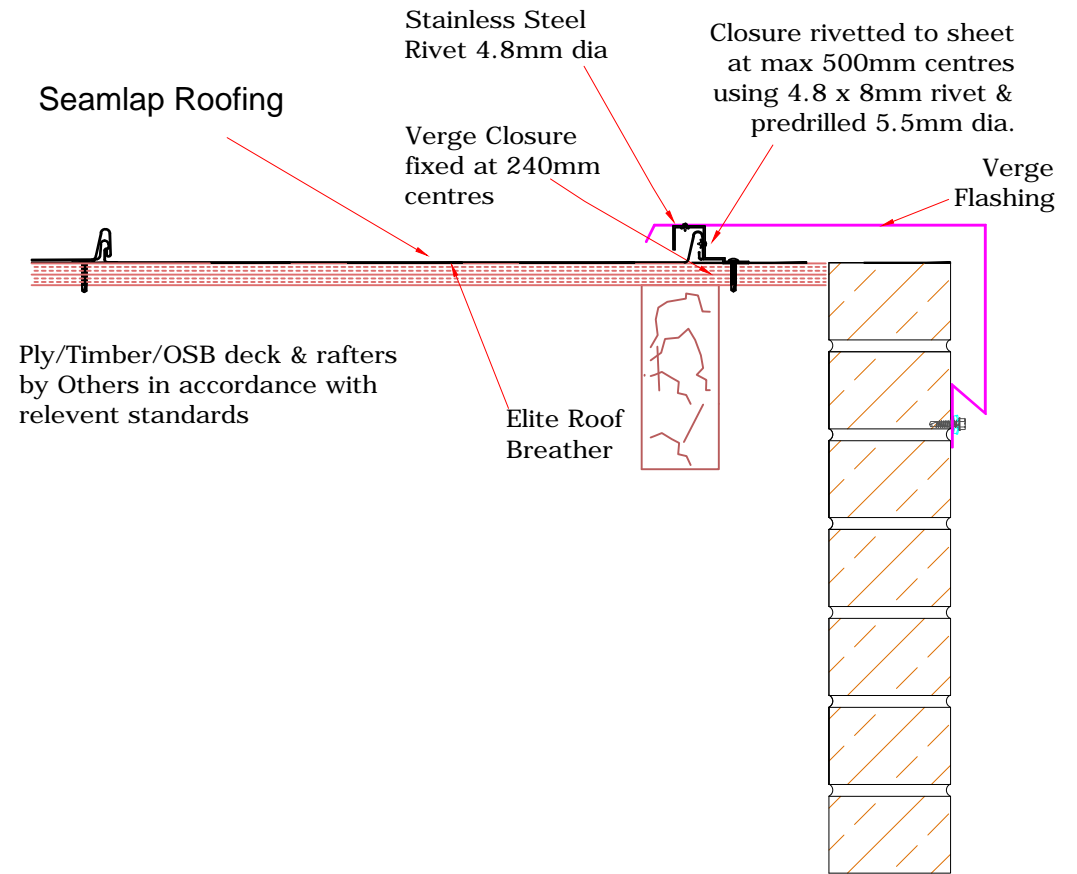

Patrick Lynch Roof Cladding

The largest stockist of
steel roof sheeting and cladding in Ireland

Phone: 064 - 6685411

Phone: 087 - 2543499

Phone: 021 - 4551000

Fax: 064 - 6685596

info@patricklynchroofcladding.com

www.patricklynchroofcladding.com