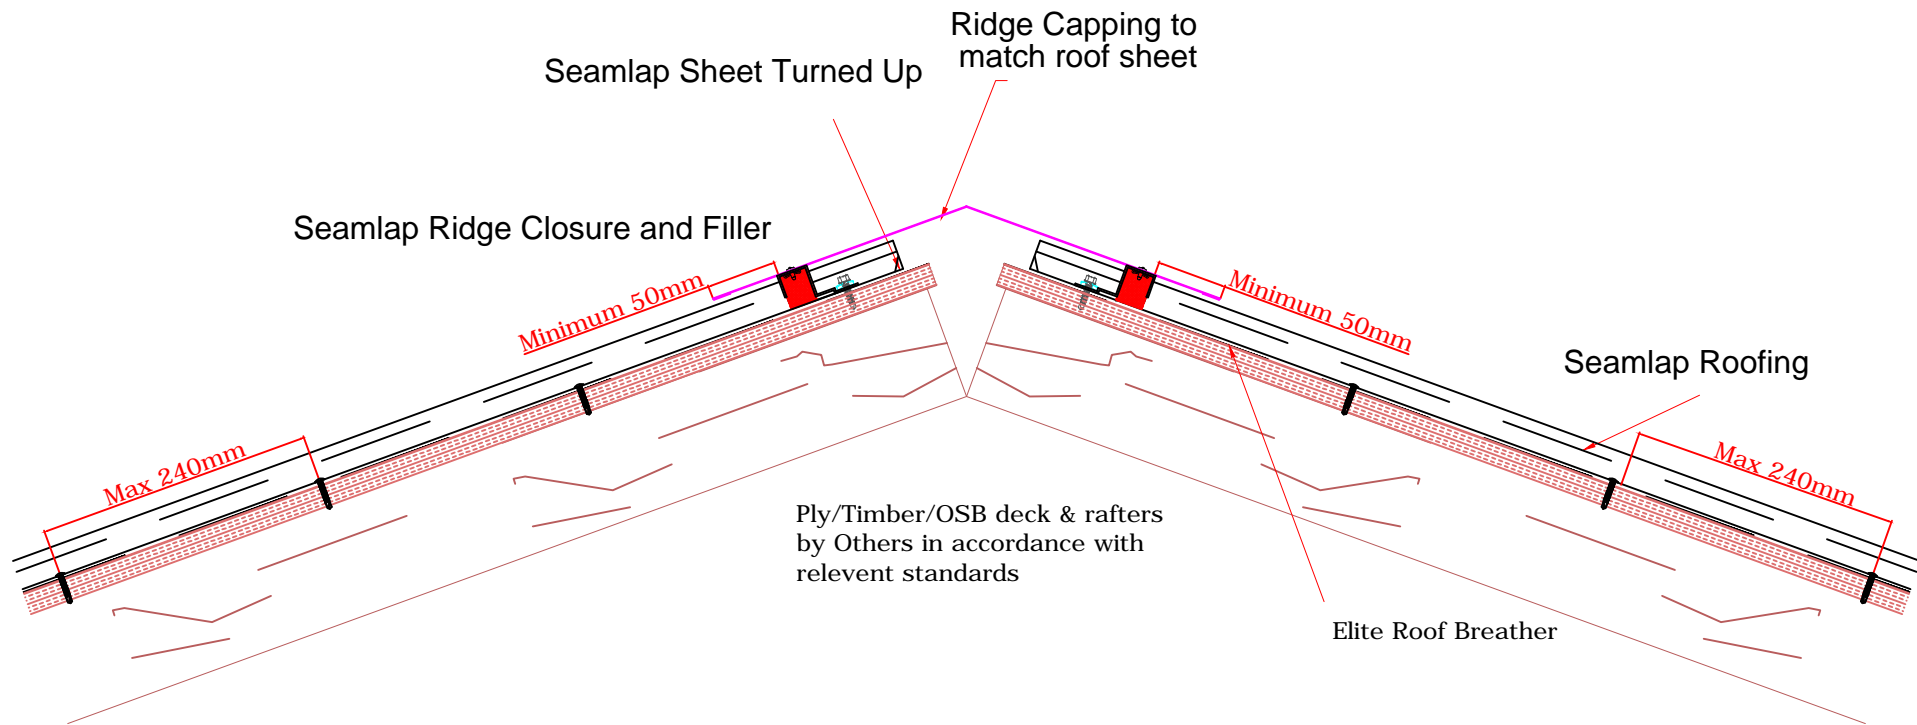

Patrick Lynch Roof Cladding

The largest stockist of
steel roof sheeting and cladding in Ireland

Phone: 064 - 6685411

Phone: 087 - 2543499

Phone: 021 - 4551000

Fax: 064 - 6685596

info@patricklynchroofcladding.com

www.patricklynchroofcladding.com