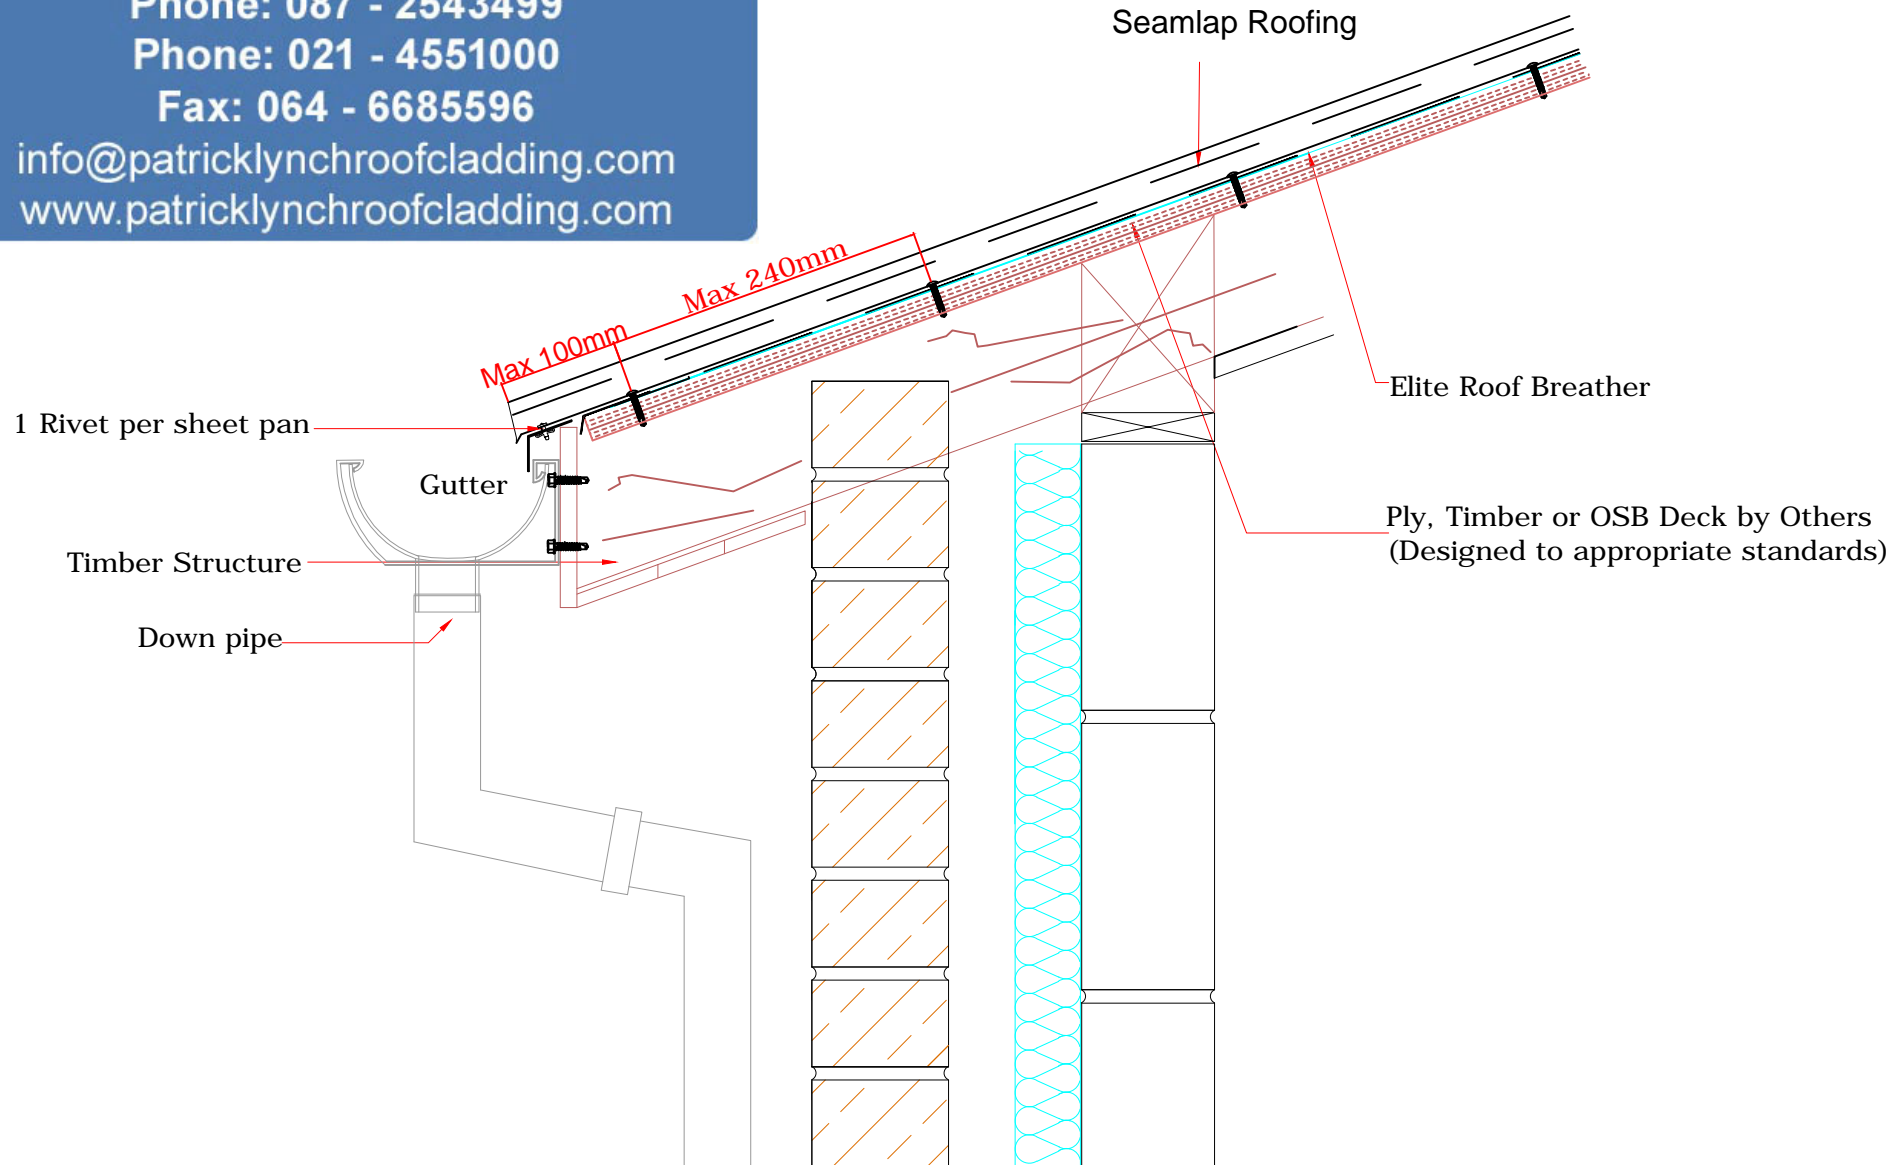

Patrick Lynch Roof Cladding

The largest stockist of
steel roof sheeting and cladding in Ireland

Phone: 064 - 6685411

Phone: 087 - 2543499

Phone: 021 - 4551000

Fax: 064 - 6685596

info@patricklynchroofcladding.com

www.patricklynchroofcladding.com